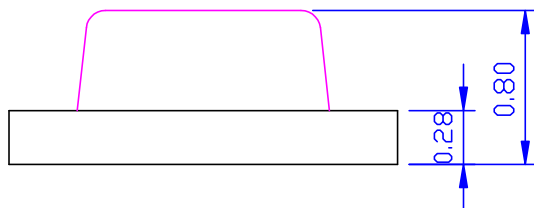

## Features

- Pb free product—RoHS compliant
- Low power consumption, High efficiency
- Reliable and rugged
- Long life – solid state reliability
- Viewing Angle: 120°

## Package Dimension

Part NO.	Lens Color	Source Color
SL-T0805GEC020-L80-A	Water Clear	Green

### Notes:

1. All dimensions are in millimeters.
2. Tolerance is  $\pm 0.10$ mm unless otherwise noted
3. Specifications are subject to change without notice.