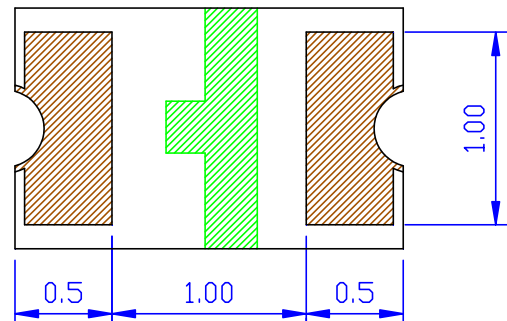

## Package Dimension

Part NO.	Lens Color	Source Color
SL-T0805GEC020-L80-A	Water Clear	Green

### Notes:

1. All dimensions are in millimeters.
2. Tolerance is  $\pm 0.10$ mm unless otherwise noted
3. Specifications are subject to change without notice.