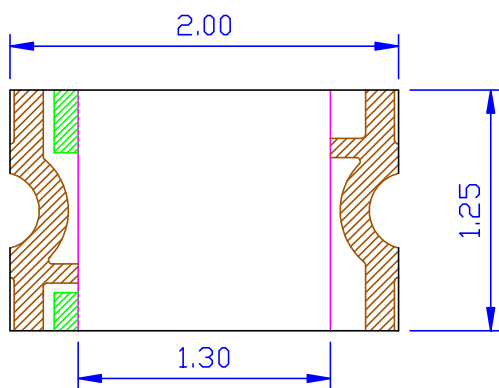

## Package Dimension

Part NO.	Lens Color	Source Color
SL-T0805GEC020-L80-A	Water Clear	Green

### Notes:

1. All dimensions are in millimeters.
2. Tolerance is  $\pm 0.10$ mm unless otherwise noted
3. Specifications are subject to change without notice.